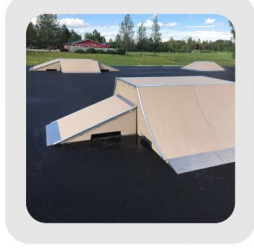

LARS LAJ[®]

Accessible and Inclusive Playground

www.larslaj.com

-  Grass
-  Rubber Tiles 50 x 50 cm

14180
All Accessible Table & Bench

11281
Tic Tac Toe

10769
Gamma

11131
Double Swing

14588
Wooden flowerpot IV

LARS LAJ[®]

www.larslaj.com