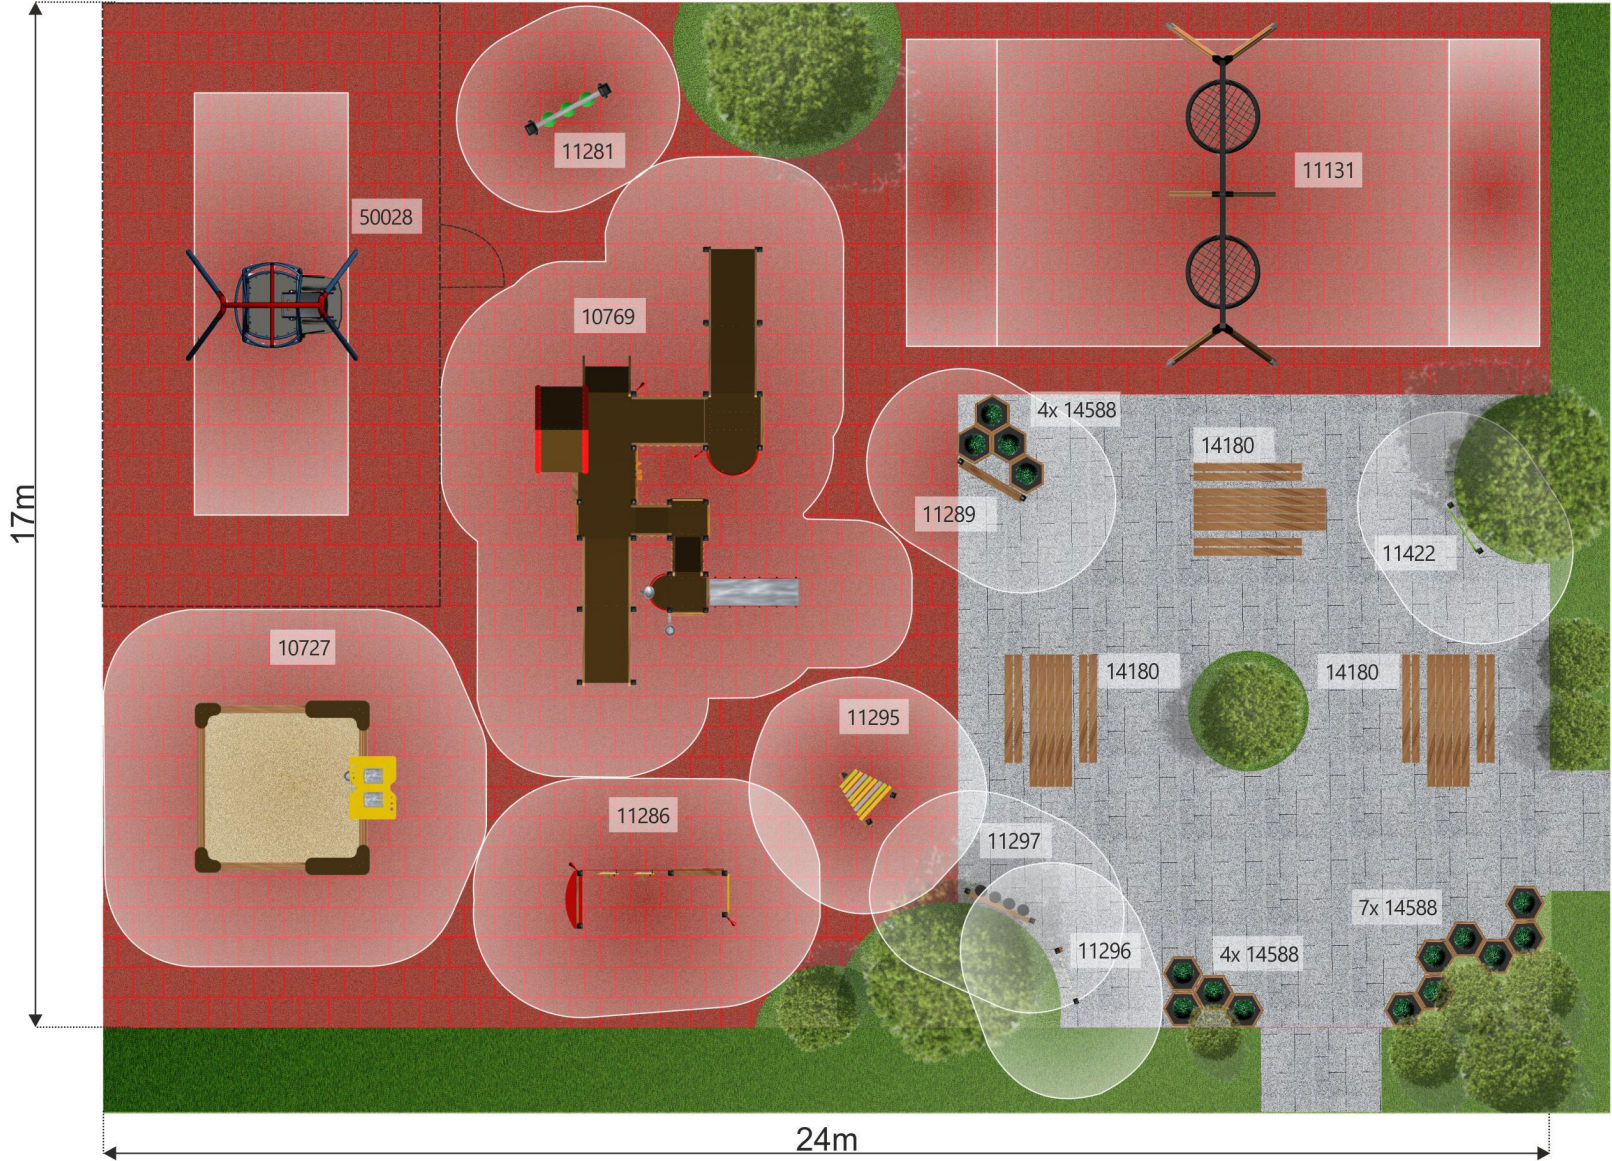

LARS LAJ[®]

Accessible and Inclusive Playground

www.larslaj.com

-  Grass
-  Rubber Tiles 50 x 50 cm

14180
All Accessible Table & Bench

11281
Tic Tac Toe

10769
Gamma

11131
Double Swing

50028
Wheelchair Swing

11289
Blackboard

11286
Gas Station

10727
All accessible sandbox

11422
Find Pairs Board

11295
Xylophone

11297
Drums

11296
Tube Bells